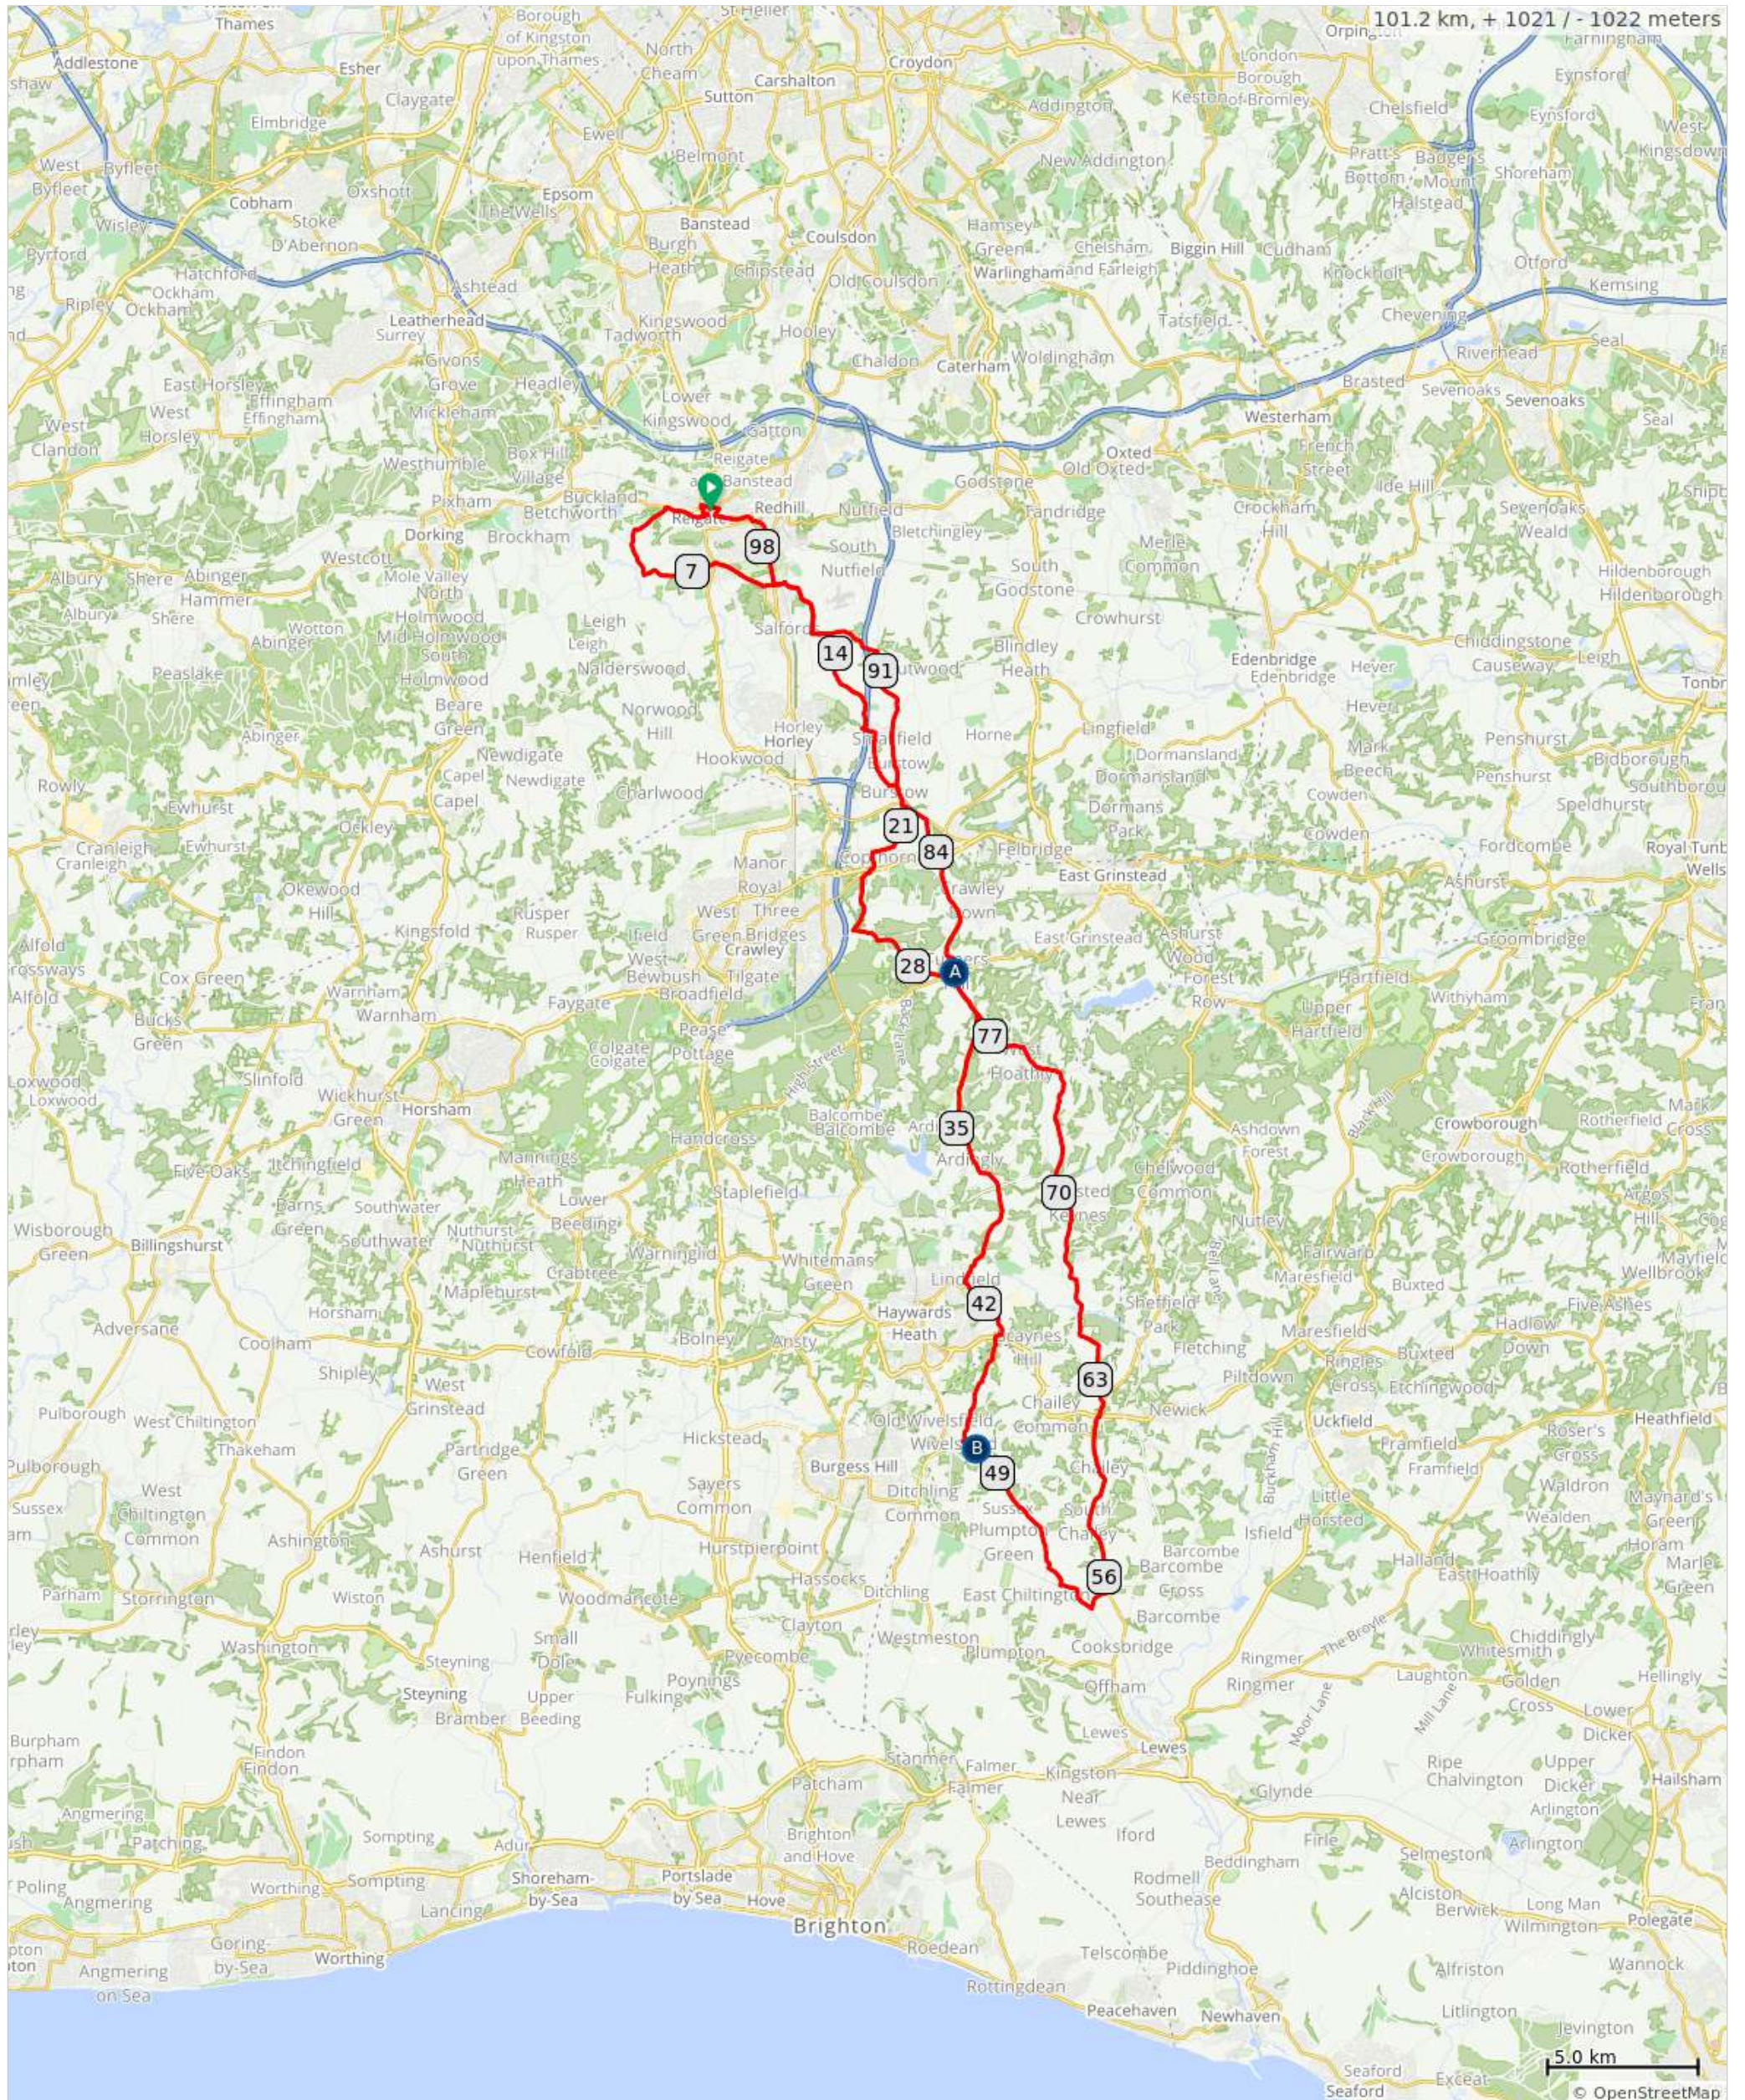

Ride Reigate (100k) 2021 FINAL

A. Rest Stop - Turners Hill C of E Primary School, Church Rd
Turners Hill RH10 4PA

B. Rest Stop - Wivelsfield Primary School, South Rd, Wivelsfield
Green, Haywards Heath RH17 7QN

101.2 km, + 1021 / - 1022 meters